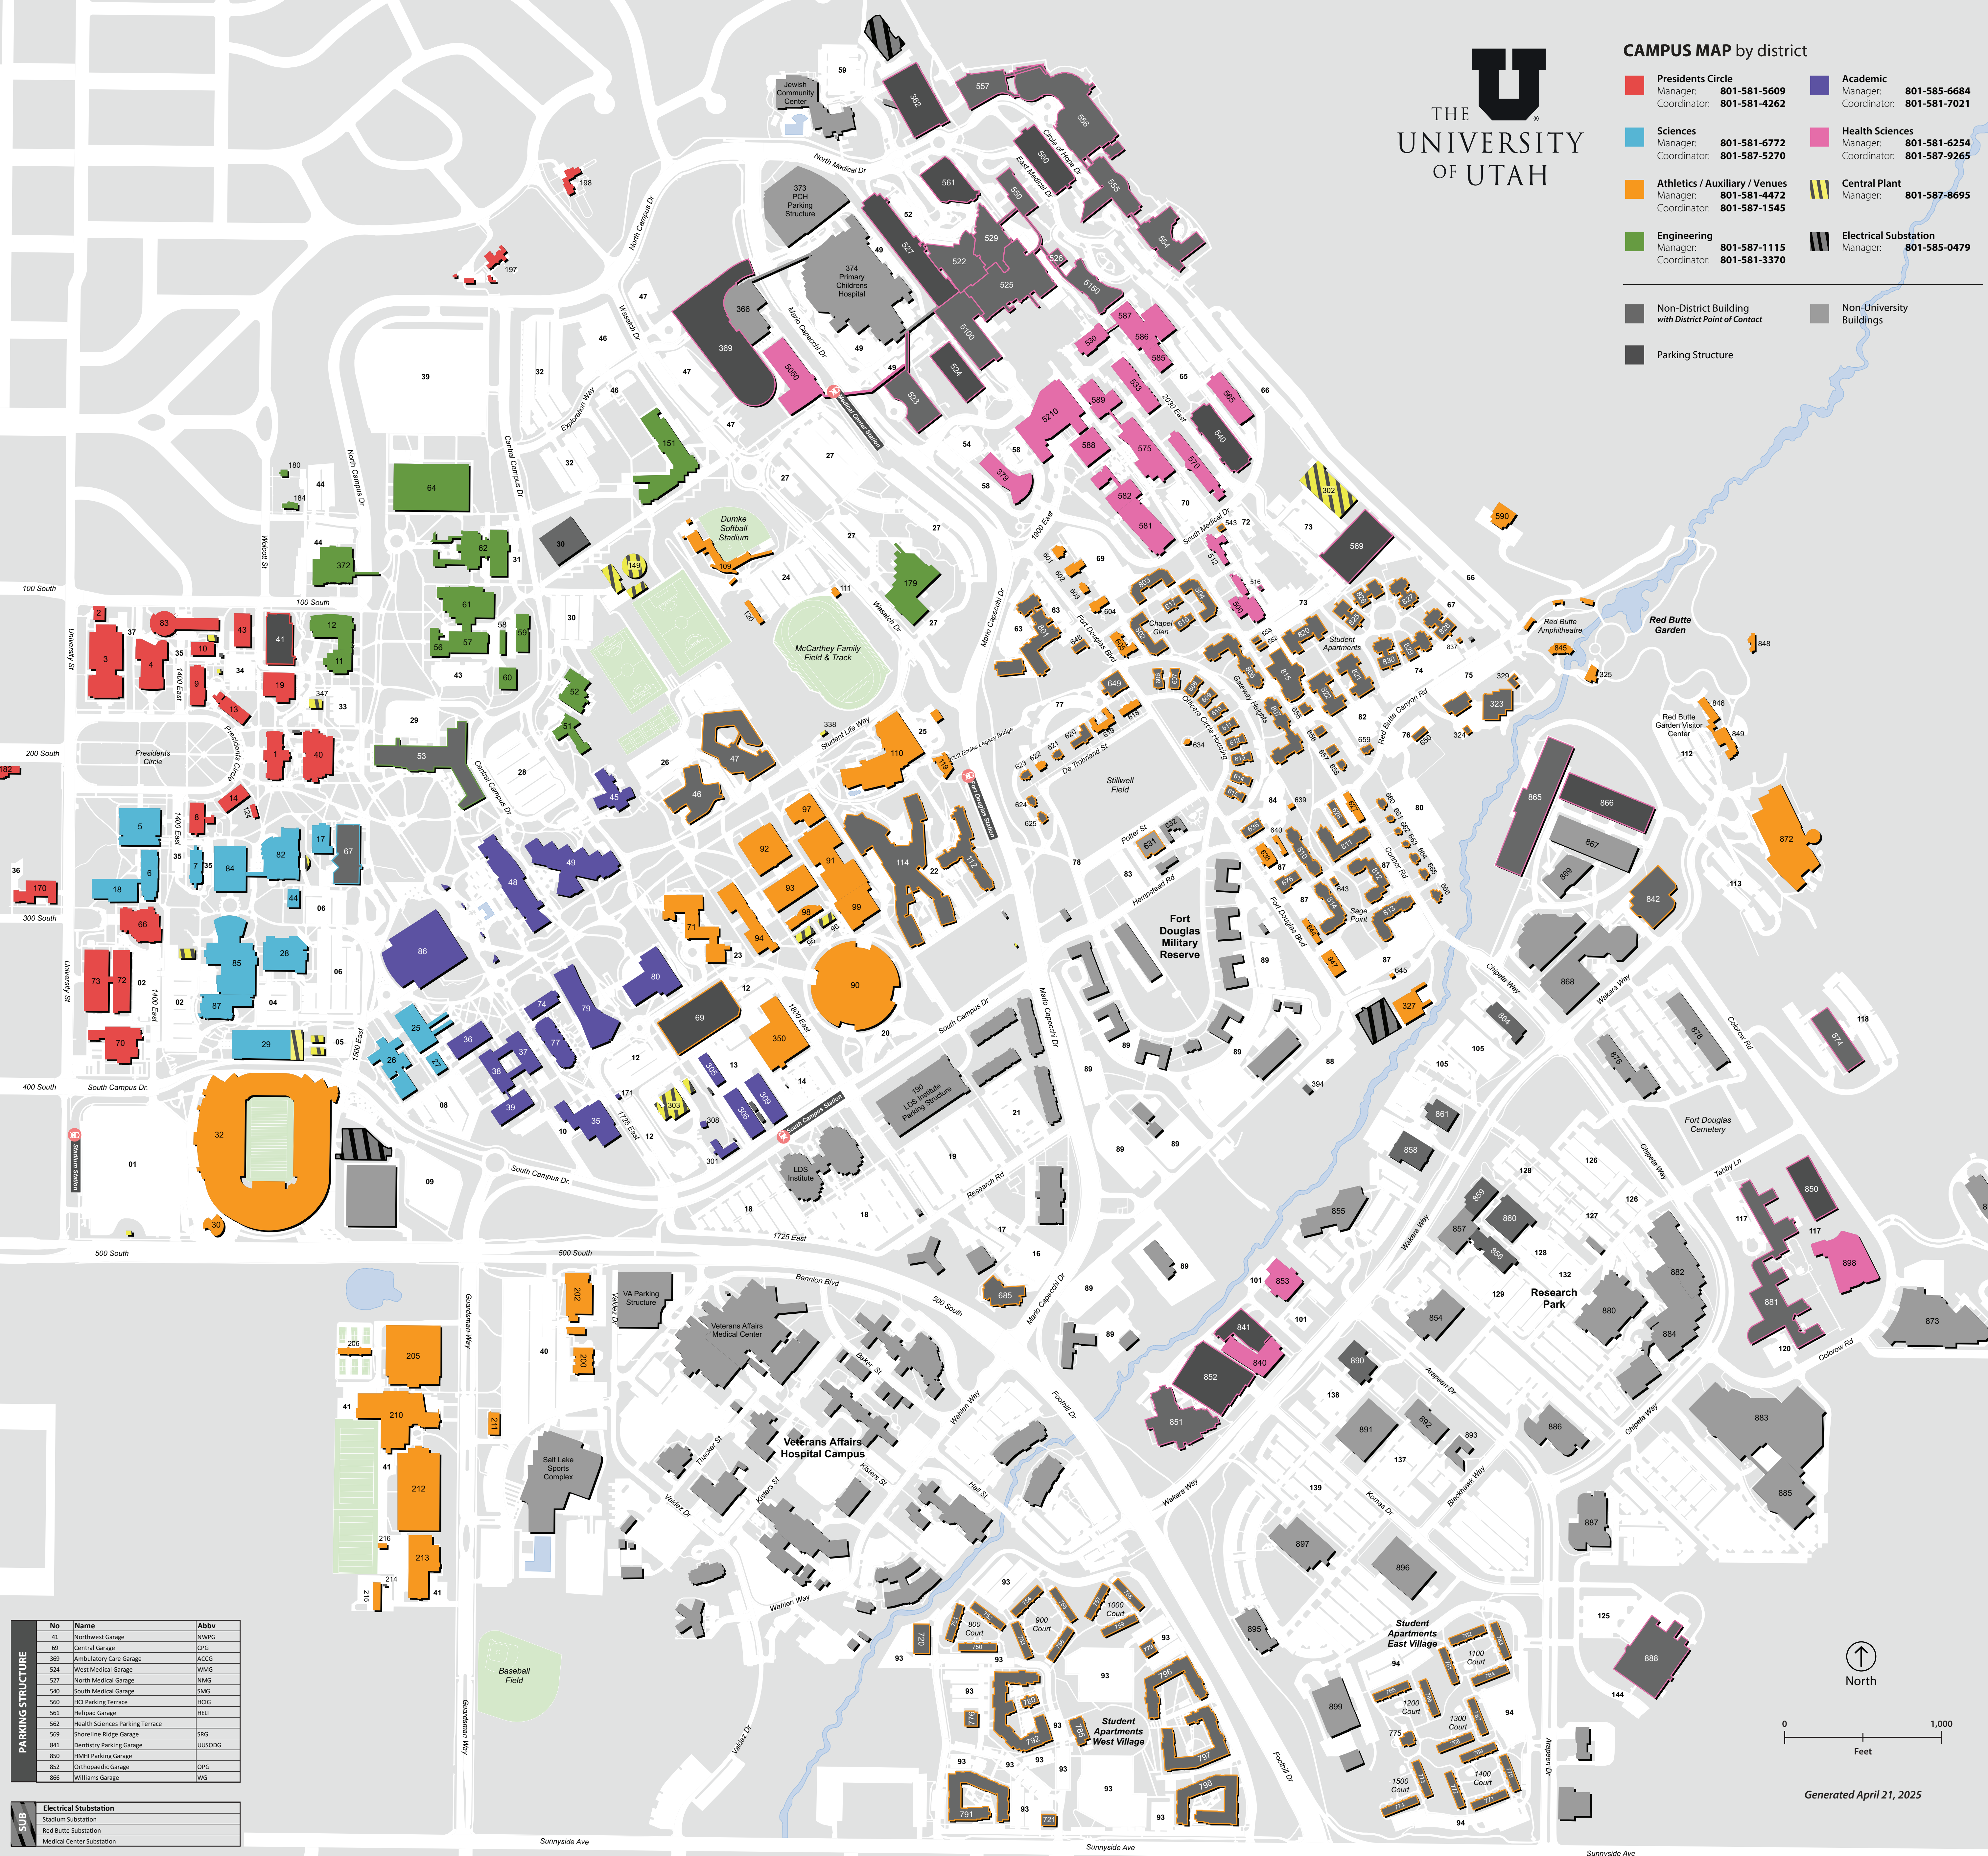

No	Name	Abbv
379	Building 379	BLDG 379
500	Harrison Building	CVRTI
512	Research Administration	RAB
530	Winthrope Research	WINTRO
533	Eccles Institute of Human Genetics	EHG
565	Jones Medical Research	EJMRB
570	Biomedical Polymers Research	BPRB
575	Eccles Health Sciences Education	DHSEB
581	Skaggs Research	SRB
582	Skaggs Hall	SR H
585	HSC Core Research Facility	HS CORE
586	Building 586	RB ADM
587	Building 587	CMC
588	College of Nursing	CNB
590	Eccles Health Sciences Library	EHLB
840	Noorda Oral Health Sciences	UOSOD
853	Dumke Health Professions	DHPHB
888	UMH Translational Research	TRB
5050	HELIIX Tower	HELIIX
5238	Eccles School of Medicine	HEM

No	Name	Abbv
95	HPR Mechanical SW	HPR SW
96	HPR Mechanical SE	HPR SE
149	North Campus Chiller Plant	BLDG 149
302	East Campus Chiller/HTW Plant	ECP
303	High Temperature Water Plant	HTW
333	Pumphouse #3	PUMP 3
338	Pumphouse #8	PUMP 8
347	Steam Generating Plant	STMGEN
349	Transformer Building	TRANSF

No	Name	Abbv
41	Northwest Garage	NWPG
60	Central Garage	CNG
369	Ambulatory Care Garage	ACCG
524	West Medical Garage	WMG
527	North Medical Garage	NMG
540	South Medical Garage	SMG
560	HCP Parking Terrace	HCPG
561	Heligod Garage	HELI
562	Health Sciences Parking Terrace	HSPG
569	Shoreline Ridge Garage	SRG
841	Dentistry Parking Garage	USDSOG
850	HPR Parking Garage	HCPG
852	Orthopaedic Garage	OPG
866	Williams Garage	WG

No	Name	Abbv
1	Electrical Substation	ES
2	Stadium Substation	SS
3	Red Butte Substation	RBS
4	Medical Center Substation	MCS

Generated April 21, 2025